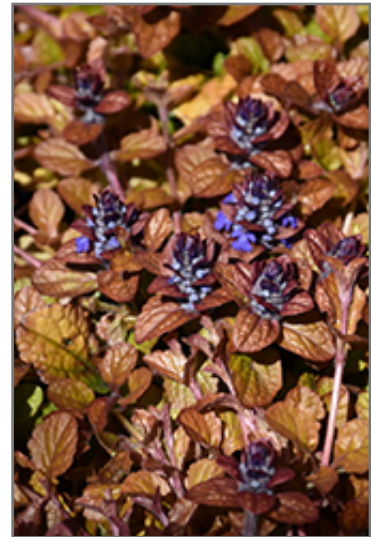

Other Names: Carpet Bugle

Group/Class: Feathered Friends Series

Description:

A stunning variety, featuring tri-color foliage of yellow, orange, and red, topped with contrasting violet-blue flowers; excellent when used in containers, as a groundcover, or in border fronts; tolerates any soil with good drainage

Ornamental Features

Feathered Friends Parrot Paradise Bugleweed's attractive small glossy oval leaves emerge brick red in spring, turning light green in color with showy gold variegation and tinges of orange the rest of the year on a plant with a spreading habit of growth. It features subtle spikes of blue flowers with violet overtones rising above the foliage from late spring to early summer, which emerge from distinctive silver flower buds.

Landscape Attributes

Feathered Friends Parrot Paradise Bugleweed is a dense herbaceous evergreen perennial with a ground-hugging habit of growth. Its relatively fine texture sets it apart from other garden plants with less refined foliage.

This plant will require occasional maintenance and upkeep, and should not require much pruning, except when necessary, such as to remove dieback. It is a good choice for attracting butterflies to your yard, but is not particularly attractive to deer who tend to leave it alone in favor of tastier treats. Gardeners should be aware of the following characteristic(s) that may warrant special consideration;

*Feathered Friends Parrot Paradise
Bugleweed flowers
Photo courtesy of NetPS Plant Finder*