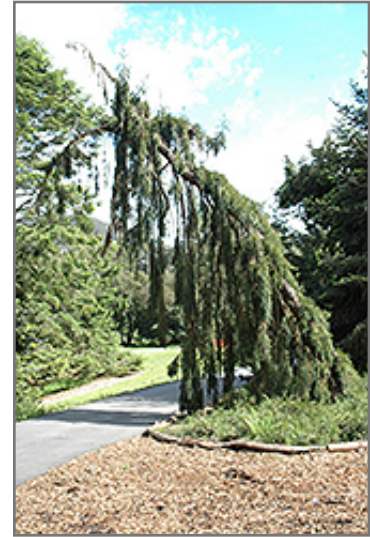

Landscape Attributes

Weeping Giant Sequoia is an evergreen tree with a strong central leader and a rounded form and gracefully weeping branches. Its relatively fine texture sets it apart from other landscape plants with less refined foliage.

This is a relatively low maintenance tree, and may require the occasional pruning to look its best. It has no significant negative characteristics.

Weeping Giant Sequoia is recommended for the following landscape applications;

- Accent
- Vertical Accent

Weeping Giant Sequoia
Photo courtesy of NetPS Plant Finder

Weeping Giant Sequoia foliage
Photo courtesy of NetPS Plant Finder

Planting & Growing

Weeping Giant Sequoia will grow to be about 30 feet tall at maturity, with a spread of 8 feet. It has a high canopy with a typical clearance of 5 feet from the ground, and should not be planted underneath power lines. It grows at a slow rate, and under ideal conditions can be expected to live to a ripe old age of 100 years or more; think of this as a heritage tree for future generations!

This tree should only be grown in full sunlight. It does best in average to evenly moist conditions, but will not tolerate standing water. It is not particular as to soil type, but has a definite preference for acidic soils. It is somewhat tolerant of urban pollution. This is a selection of a native North American species.