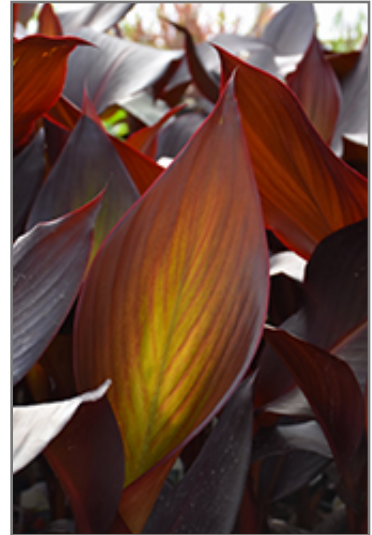

* This is a 'special order' plant - contact store for details

*Australia Canna foliage
Photo courtesy of NetPS Plant Finder*